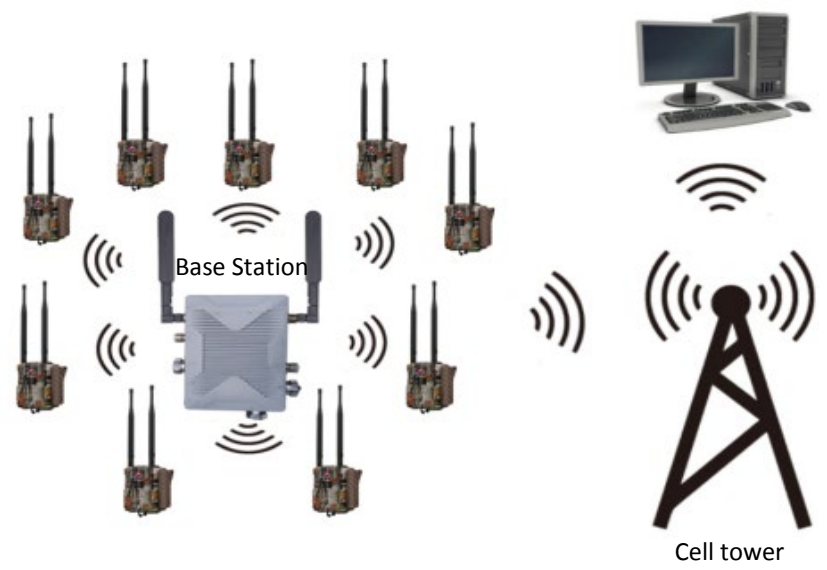

Glory 4G LTE Email/Cloud

Easy Email

30MP, 4K,
0.2s Trigger

Select 30

Solar, Super Mini

Solar trail cam

Trap Alarm

Live Trap Alarm-4G

GPS+4G

Cow GPS Collar

UOVision Outdoor Products

UOVision LinkEye private network:

- For the place where is no signal
- RF data rate: 30Mbps, Transmission distance 2-5KM

LinkEye network

- Professional team for cloud developing
- Support Customization
- Help to develop your own cloud business

Linkeazi cloud platform

UOVision LinkEye Private Network:

- ✦ Internet/4G network/Optical fiber access(Connect the base station to transmit data collected from the slave cameras to the control center)
- ✦ Up to 16 Slave Cameras
- ✦ Transmission distance: Line-of-Sight >5km, Mountain forest 1~3km
- ✦ Transmission up to 30Mbps, allows original video and real-time video stream transmission
- ✦ Expandable devices optional(environmental factor collectors, handy controller, walkie-talkie etc.,)
- ✦ Wireless LinkEye network is of great significance, and can easily meet the demands for the areas that without telecom-operator's network

LIVE STREAM PRO

Model: L5P

- ✦ 32MP/24MP/16MP/8MP/5MP Image Resolution
- ✦ 1440P, 1080P Full HD Video with Audio
- ✦ 4G LTE High Speed (3G / 2G compatible)
- ✦ Video trigger < 0.6s
- ✦ Live stream monitoring & surveillance, live broadcasting
- ✦ Support Live Stream: Max. 2min (day time)/ Max. 1min (night time)
- ✦ Dual Tracking System: PIR detection + Smart motion tracking , greatly decrease false triggers
- ✦ Compatible with LinckEazi Cloud Platform
- ✦ Multiple Cloud Remote Control: Android and iOS APP
- ✦ Diagonal Field of View (FOV) 64° (16:9)
- ✦ Adjustable Hi-Power IR Flash/White Flash
- ✦ Color Pictures by Day, Black and White by Night
- ✦ Date, Time, Moon Phase and Temperature Stamp on pictures
- ✦ Photo Burst 1-10
- ✦ Time Lapse (1min-24h)
- ✦ 4 Work Time
- ✦ SD Overwrite
- ✦ Excellent power management, much less power consumption
- ✦ Battery 12 AA or 6*18650 (not incl)/9V-12V external power