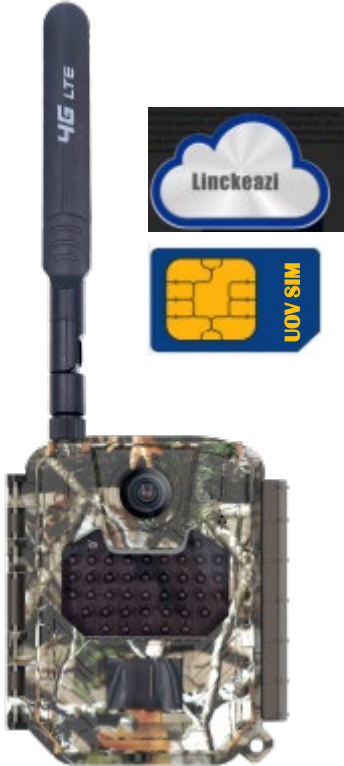

Compact 4G LTE

Model: UL1

- ✦ Easy Setup via APP or Computer
- ✦ Support LinckEazi Cloud Platform
- ✦ Multiple Cloud Remote Control
- ✦ Cloud Mobile APP: Android and iOS
- ✦ 20MP Resolution (16MP / 12MP / 8MP / 5MP / 3MP)
- ✦ 1080P Full HD Video with Audio (HD 720P, WVGA)
- ✦ PIR Trigger Speed 0.6s
- ✦ 4G LTE High Speed (3G / 2G compatible)
- ✦ Diagonal Field of View (FOV) 64°
- ✦ Adjustable Hi-Power Invisible Black Flash (940nm)
- ✦ Color Pictures by Day, Black and White by Night
- ✦ Date, Time, Moon Phase and Temperature Stamp on pictures
- ✦ Photo Burst 1-10
- ✦ Time Lapse (3min-24h)
- ✦ Up to 4 Work Time Settings
- ✦ Location Support
- ✦ Maximum Silent Capture
- ✦ SD Overwrite
- ✦ Battery 8 AA (not incl)
- ✦ Compact Small Size with Camo Color

UOVision SIM MODEL: Compact 4G LTE-S

Compact 4G LTE-S

Model: UL1-S

- ✦ Easy Setup via APP or Computer
- ✦ Linckeezi Cloud Platform, Soft SIM inside
- ✦ Multiple Cloud Remote Control
- ✦ Cloud Mobile APP: Android and iOS
- ✦ 20MP Resolution (16MP / 12MP / 8MP / 5MP / 3MP)
- ✦ 1080P Full HD Video with Audio (HD 720P, WVGA)
- ✦ PIR Trigger Speed 0.6s
- ✦ 4G LTE High Speed (3G / 2G compatible)
- ✦ Diagonal Field of View (FOV) 64°
- ✦ Adjustable Hi-Power Invisible Black Flash (940nm)
- ✦ Color Pictures by Day, Black and White by Night
- ✦ Date, Time, Moon Phase and Temperature Stamp on pictures
- ✦ Photo Burst 1-10
- ✦ Time Lapse (3min-24h)
- ✦ Up to 4 Work Time Settings
- ✦ Location Support
- ✦ Maximum Silent Capture
- ✦ SD Overwrite
- ✦ Battery 8 AA (not incl)
- ✦ Compact Small Size with Camo Color