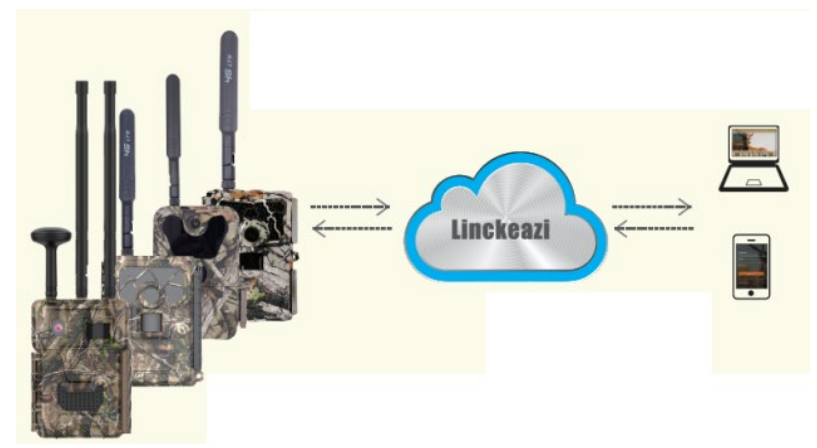

GPS+4G

Cow GPS Collar

UOVision Outdoor Products

UOVision LinkEye private network:

- For the place where is no signal
- RF data rate: 30Mbps, Transmission distance 2-5KM

LinkEye network

- Professional team for cloud developing
- Support Customization
- Help to develop your own cloud business

Linkeazi cloud platform

UOVision LinkEye Private Network:

- ✦ Internet/4G network/Optical fiber access(Connect the base station to transmit data collected from the slave cameras to the control center)
- ✦ Up to 16 Slave Cameras
- ✦ Transmission distance: Line-of-Sight >5km, Mountain forest 1~3km
- ✦ Transmission up to 30Mbps, allows original video and real-time video stream transmission
- ✦ Expandable devices optional(environmental factor collectors, handy controller, walkie-talkie etc.,)
- ✦ Wireless LinkEye network is of great significance, and can easily meet the demands for the areas that without telecom-operator's network