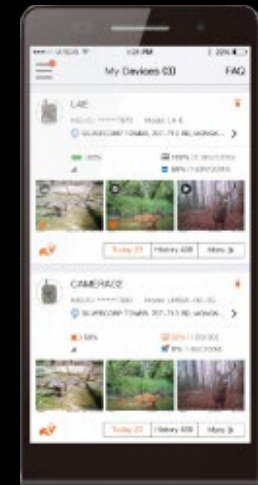

Linkeazi Cloud Platform

LinckEazi Cloud provides one-stop solution to the image storage, online management, and SNS of your outdoor adventures. We are dedicated to bring you user-friendly, convenient, and timely image service and present you the breath-taking beauty of your outdoor experiences. LinckEazi, easy link to nature!

- Professional team for cloud developing
- Support Customization
- Help to develop your own cloud business

UOVISION SIM MODELS:

- SELECT 30 4G LTE -S (UOVision SIM)
- COMPACT 4G LTE -S (UOVision SIM)

STORAGE PLAN MODELS:

- COMPACT 4G LTE
- SELECT 30 4G LTE
- LIVE STREAM PRO

OPEN MODELS:

- GLORY LTE CLOUD
- UM785-4G CLOUD

APP:Linckeazi(Apple store/Googleplay)

www.linckeazi.com

- 13+ years of experience in hunting camera industry
- Excellent R & D team and Know-how in image processing, communication, leading optical technology
- Flexible business approach supports custom customization
- Strict quality control and stable supply system
- Flexible and fast after-sale service